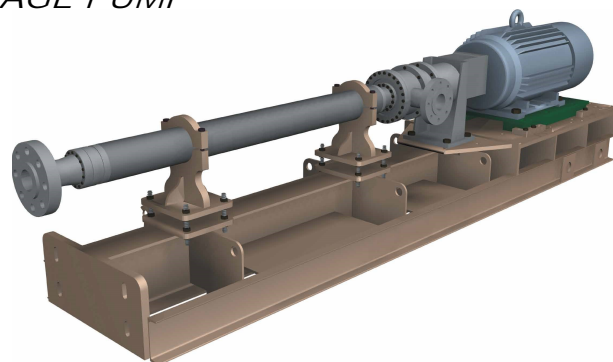

Matt Cray • Cell 832-845-7003 • matt@m4equipment.com

SPS HIGH PRESSURE MULTISTAGE PUMP

- Flows to 3200gpm (110,000 bpd)
- Horsepower to 2500hp
- Pressures to 5000psi
- Temperature to 450F
- Full Function testing on every skid
- Machined motor pads
- Front and Back pullout
- Finned Thrust Chamber to reduce temp
- Duplex Stainless Steel available
- Shop performance test on every Thrust Chamber

INDUSTRIAL PROCESS PUMPS

- ANSI CPT Process Pumps
- Multi-Stage Ring Section Pumps
- Light, Medium & Heavy Duty Submersible
- Vertical Sump Pumps, Non-Clog & Cantilever Designs
- Pump Controllers & Monitoring Equipment
- Wet-Pit Vertical Turbine Pumps
- Repair Services

API610 VERTICAL & HORIZONTAL and RECIPROCATING PUMPS

- FisherPump - VS1 & VS6 Vertical Turbines, Submersible Turbines.
- BB4 & BB5 API610 Horizontal Multistage Process Pumps.
- Triplex & Quintuplex Reciprocating Plunger Pumps and Packages.
- UL/FM NFPA20 Fire Pump Packages.

LOW-FLOW SIDE CHANNEL PUMPS

- Low-Flows, High Differential Heads, Low NPSHr.
- Capable of Handling Vapor Laden Process Fluids (Up to 50%).
- Conventional Sealed and Sealless Mag-Drive Options.

SLURRY, SOLIDS HANDLING, AODD, MECHANICAL SEALS