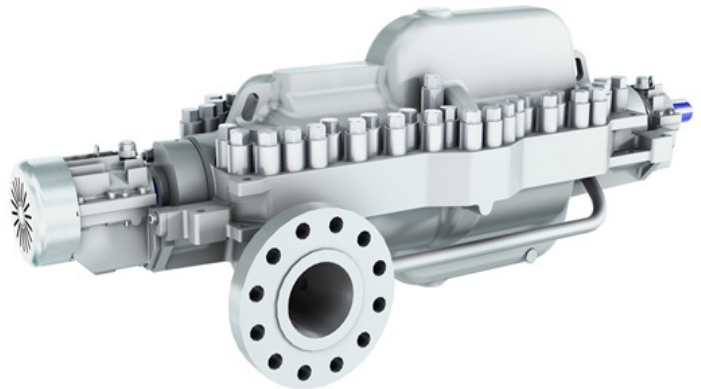

Corporate Office
Houston, TX

Matt Cray
(c) 832-845-7003
mcray@m4equipment.com